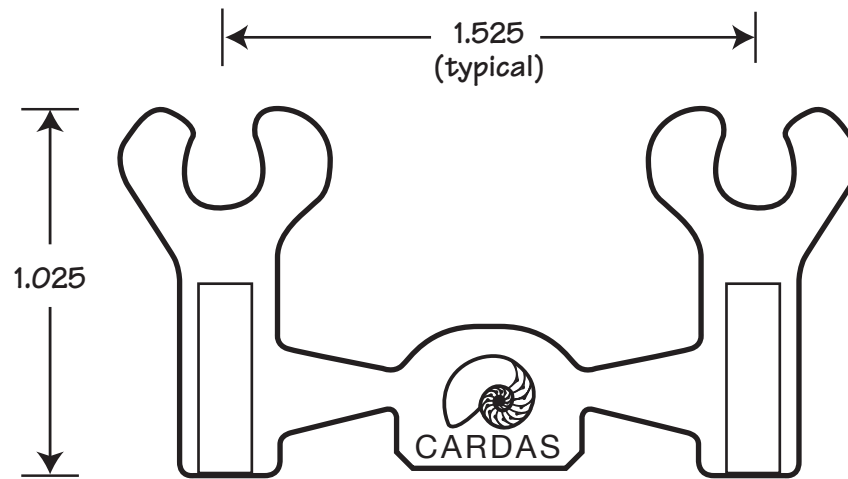

CLJP

Adjustable: center to center distance fits most Bi Wire Post spacings

Cardas Audio, Ltd., 480 Eleventh Street, South East, Bandon, Oregon 97411
Phone 541 347 2484, Fax 541 347 2301, eMail cardas@cardas.com

Note: This is not an engineering drawing and is intended for general information only