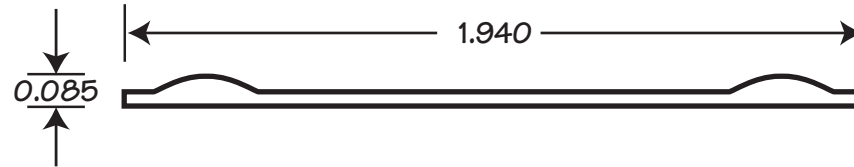

CLJP

Adjustable: center to center distance fits most Bi Wire Post spacings

Cardas Audio, Ltd., 480 Eleventh Street, South East, Bandon, Oregon 97411
Phone 541 347 2484, Fax 541 347 2301, eMail cardas@cardas.com