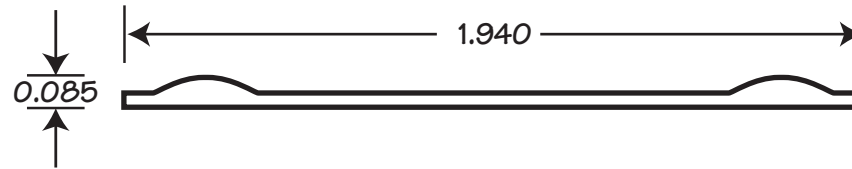

CLJP G

Adjustable: center to center distance
fits most Bi Wire Post spacings

Cardas Audio, Ltd., 480 Eleventh Street, South East, Bandon, Oregon 97411
Phone 541 347 2484, Fax 541 347 2301, eMail cardas@cardas.com

Note: This is not an engineering drawing and is intended for general information only