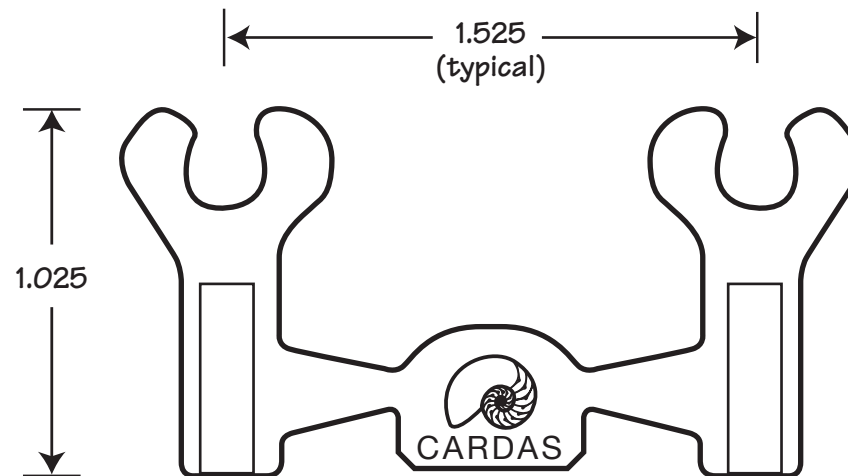

CLJP G

Adjustable: center to center distance
fits most Bi Wire Post spacings

Cardas Audio, Ltd., 480 Eleventh Street, South East, Bandon, Oregon 97411
Phone 541 347 2484, Fax 541 347 2301, eMail cardas@cardas.com

Note: This is not an engineering drawing and is intended for general information only