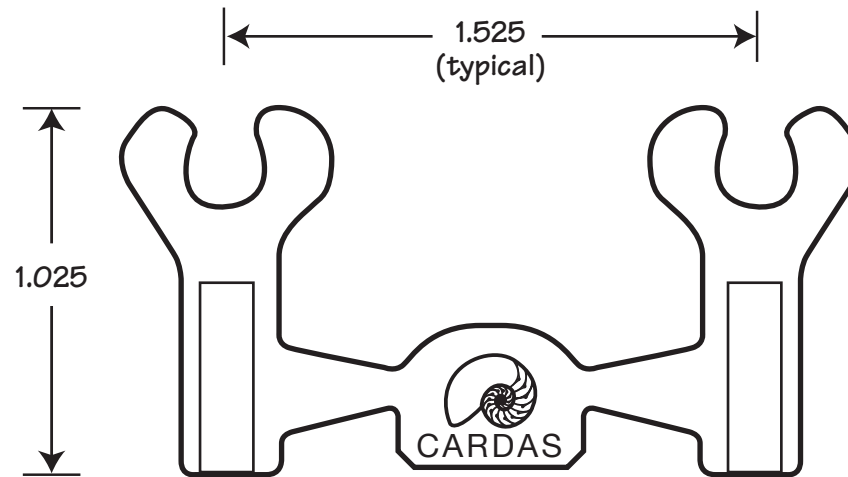

CLJP R

Adjustable: center to center distance fits most Bi Wire Post spacings

Cardas Audio, Ltd., 480 Eleventh Street, South East, Bandon, Oregon 97411
Phone 541 347 2484, Fax 541 347 2301, eMail cardas@cardas.com

Note: This is not an engineering drawing and is intended for general information only