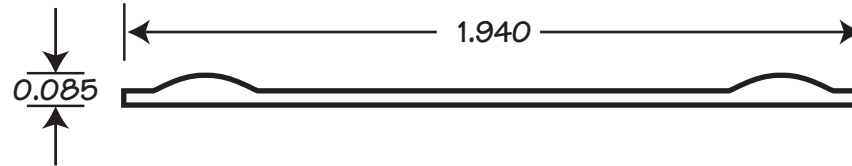

CLJP R

Adjustable: center to center distance fits most Bi Wire Post spacings

Cardas Audio, Ltd., 480 Eleventh Street, South East, Bandon, Oregon 97411
Phone 541 347 2484, Fax 541 347 2301, eMail cardas@cardas.com